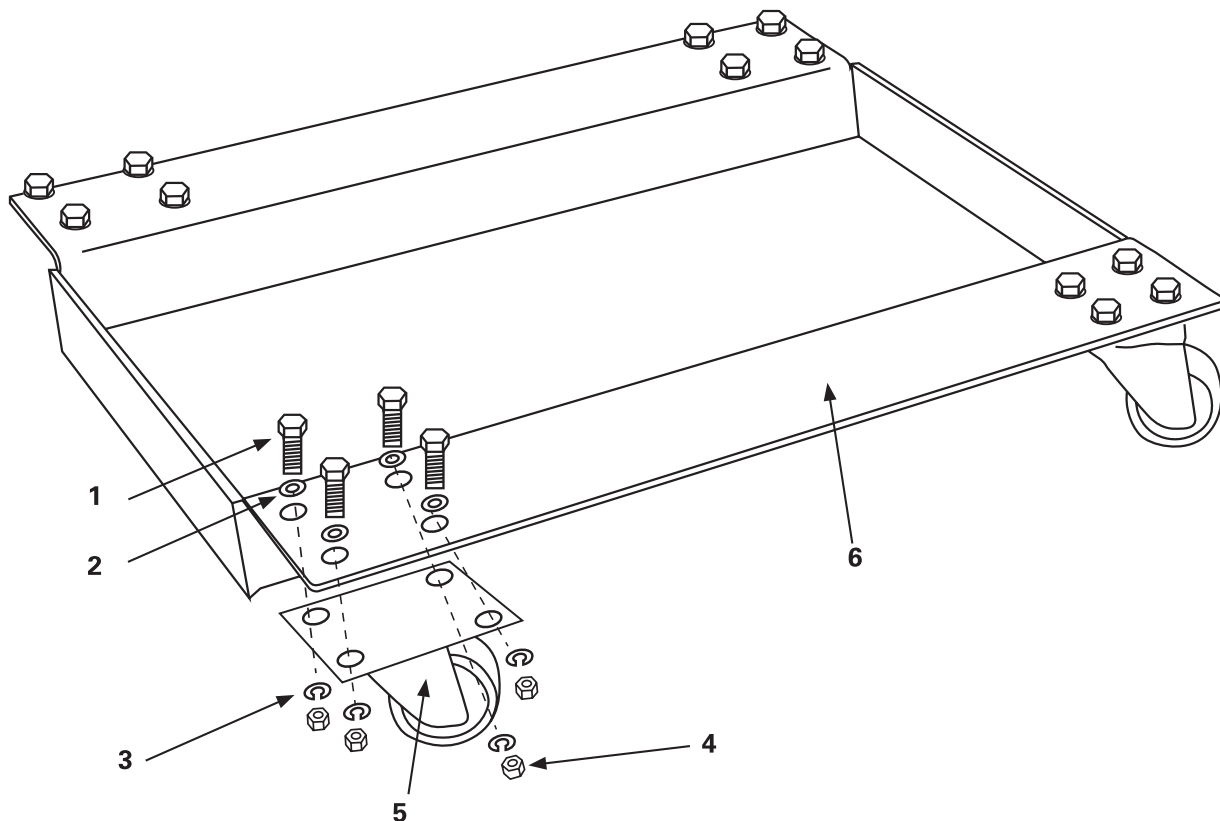

**DO NOT RETURN THIS PRODUCT TO YOUR RETAILER.**

If you're missing parts or have issues installing the product, call our tech line at (651)357-1862.

**5001.5067**

Number	Description	Quantity
1	M6 - 1.0 x 16 mm Bolts	16
2	M6 Flat Washers	16
3	M6 Lock Washers	16
4	M6 Nuts	16
5	Wheel Casters	4
6	Tray	1

5001.5067

Numéro	Description	Quantité
1	M6 - 1.0 x 16 mm Bolts	16
2	M6 Rondelles Plates	16
3	M6 Rondelles de Blocage Washers	16
4	M6 Écrous	16
5	Roulettes De Roue	4
6	Bac	1