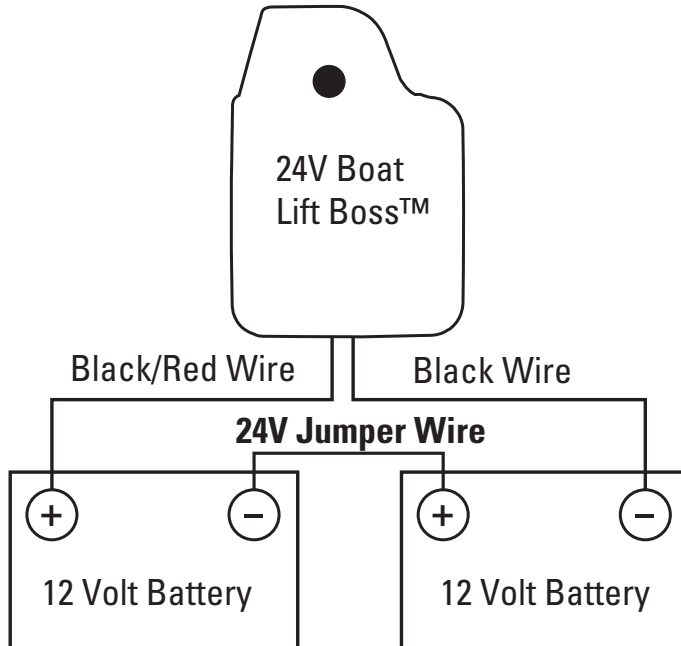

# 24V Jumper Wire Installation and Instruction

**EXTREME MAX**  
**PRODUCTS**

3004.9240 - 12" 24V Jumper Wire

3004.9653 - 24" 24V Jumper Wire

Other fine products by Extreme Max™

**3004.0184 - 24V Solar Charging System**