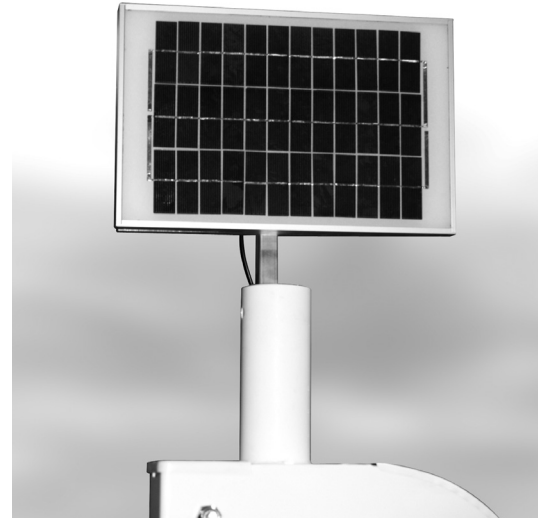

# 24V Jumper Wire Installation and Instruction

**EXTREME MAX**  
**PRODUCTS**

3004.9240 - 12" 24V Jumper Wire

3004.9653 - 24" 24V Jumper Wire

Other fine products by Extreme Max™

**3004.0184 - 24V Solar Charging System**