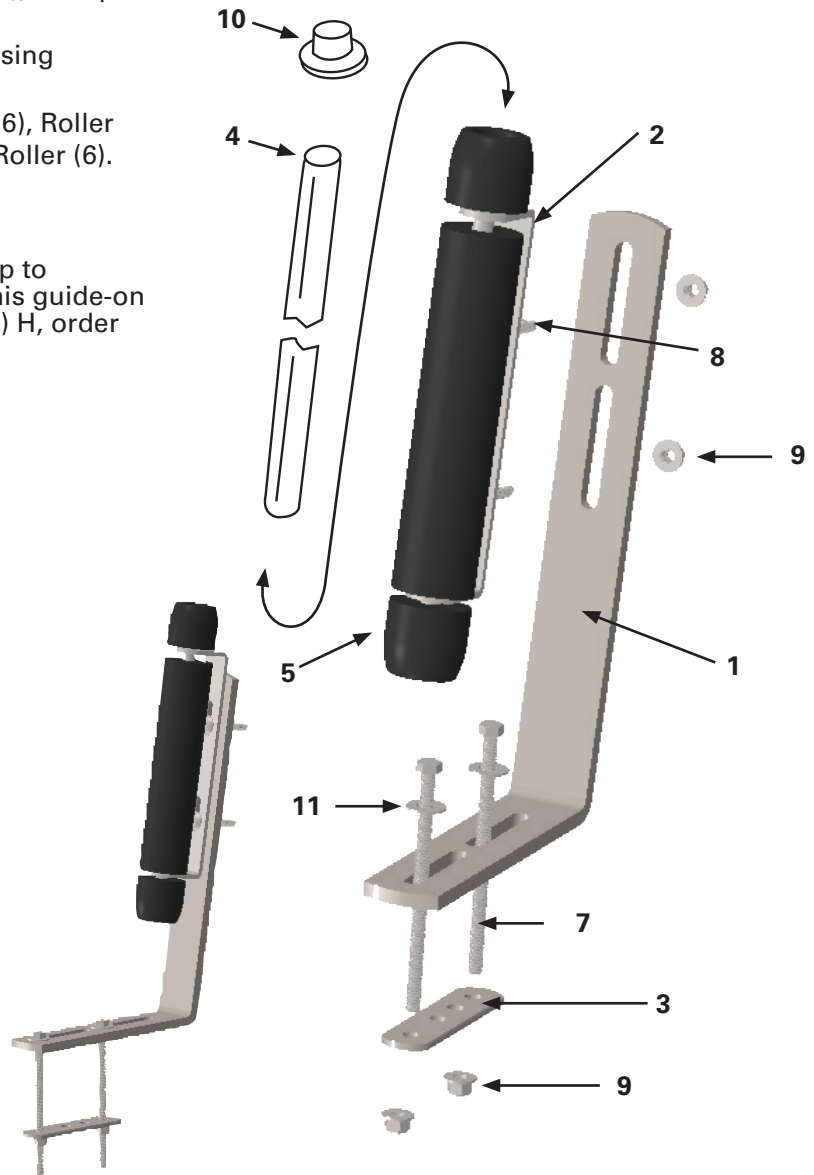

Note:

The included hardware will fit trailer frames up to 3"(7.62cm) W x 4-1/2"(10.16cm) H. To mount this guide-on system on trailer frames up to 5-1/2"(13.97cm) H, order hardware kit 3005.4062. Available from extrememax.com.

Warranty:

Extreme Max™ Guide-Ons are warranted for consumer use for 2 years after the date of retail purchase. Warranty valid only in the USA.

Extreme Max warrants this product to the original retail purchaser to be free from defects in materials and workmanship, ordinary wear and tear expected. this warranty shall not apply to any defects caused by: (I) overloading, (II) physical abuse of goods or any acts of vandalism by any person, (III) improper installation or use contrary with the instructions, (IV) commercial use. The sole remedy under this warranty is at the discretion of the manufacturer: the replacement of the same or similar product, or the refund of the original purchase price. Extreme Max™ is not responsible for any consequential or incidental damages. Any and all freight charges to handle warranty claims are the responsibility of the customer. Extreme Max™ is not responsible for any labor charges that may be incurred.