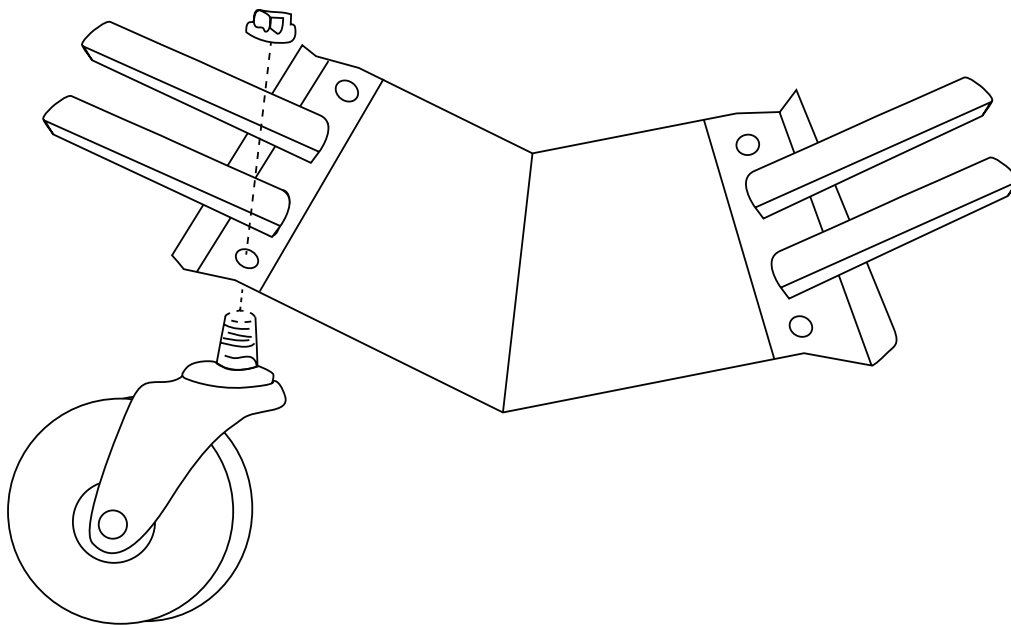

⚠ Warning:

Risk of Personal Injury and Property Damage.
Always secure straps around snowmobile skis before use.
Position track dolly in the center of the track.
Do not use dollies if snowmobile is unsecured or unstable.
Inspect dollies regularly. Do not use damaged dollies.

5800.0228 - Steel, Red
5800.0232 - Steel, Black

Includes:

- (2) Front Dollies with Velcro Straps
- (1) Track Dolly
- (12) Wheels
- (12) Nuts

Assembly:

1) Attach wheels to dolly plates using provided nuts.
2) Tighten.

Product Satisfaction Guarantee

At Extreme Max, we pride ourselves on making quality products and wish to correct any mistakes on our end. If you are not 100% satisfied with the product, for any reason, please reach out to us. We are here to help!

Warranty

This product is warranted for consumer use for 2 years after the date of retail purchase. Warranty includes parts only. Warranty valid only in the USA.

This product is warranted to the original retail purchaser to be free from defects in material and workmanship, ordinary wear and tear expected. This warranty shall not apply to any defects caused by: (I) overloading, (II) physical abuse of goods or any acts of vandalism by any person, (III) improper installation or use contrary to the instructions, (IV) commercial use. The sole remedy under this warranty is at the discretion of manufacturer: the replacement of the same or similar product, or the refund of the original purchase price. Extreme Max™ is not responsible for any consequential or incidental damages. Any and all freight charges to handle warranty claims are the responsibility of the consumer. Extreme Max™ is not responsible for any labor charges that may be incurred.

For all inquiries please send your name, mailing address, main contact phone number, original retail sales receipt, summary of alleged defect and any applicable pictures to service@extrememax.com.